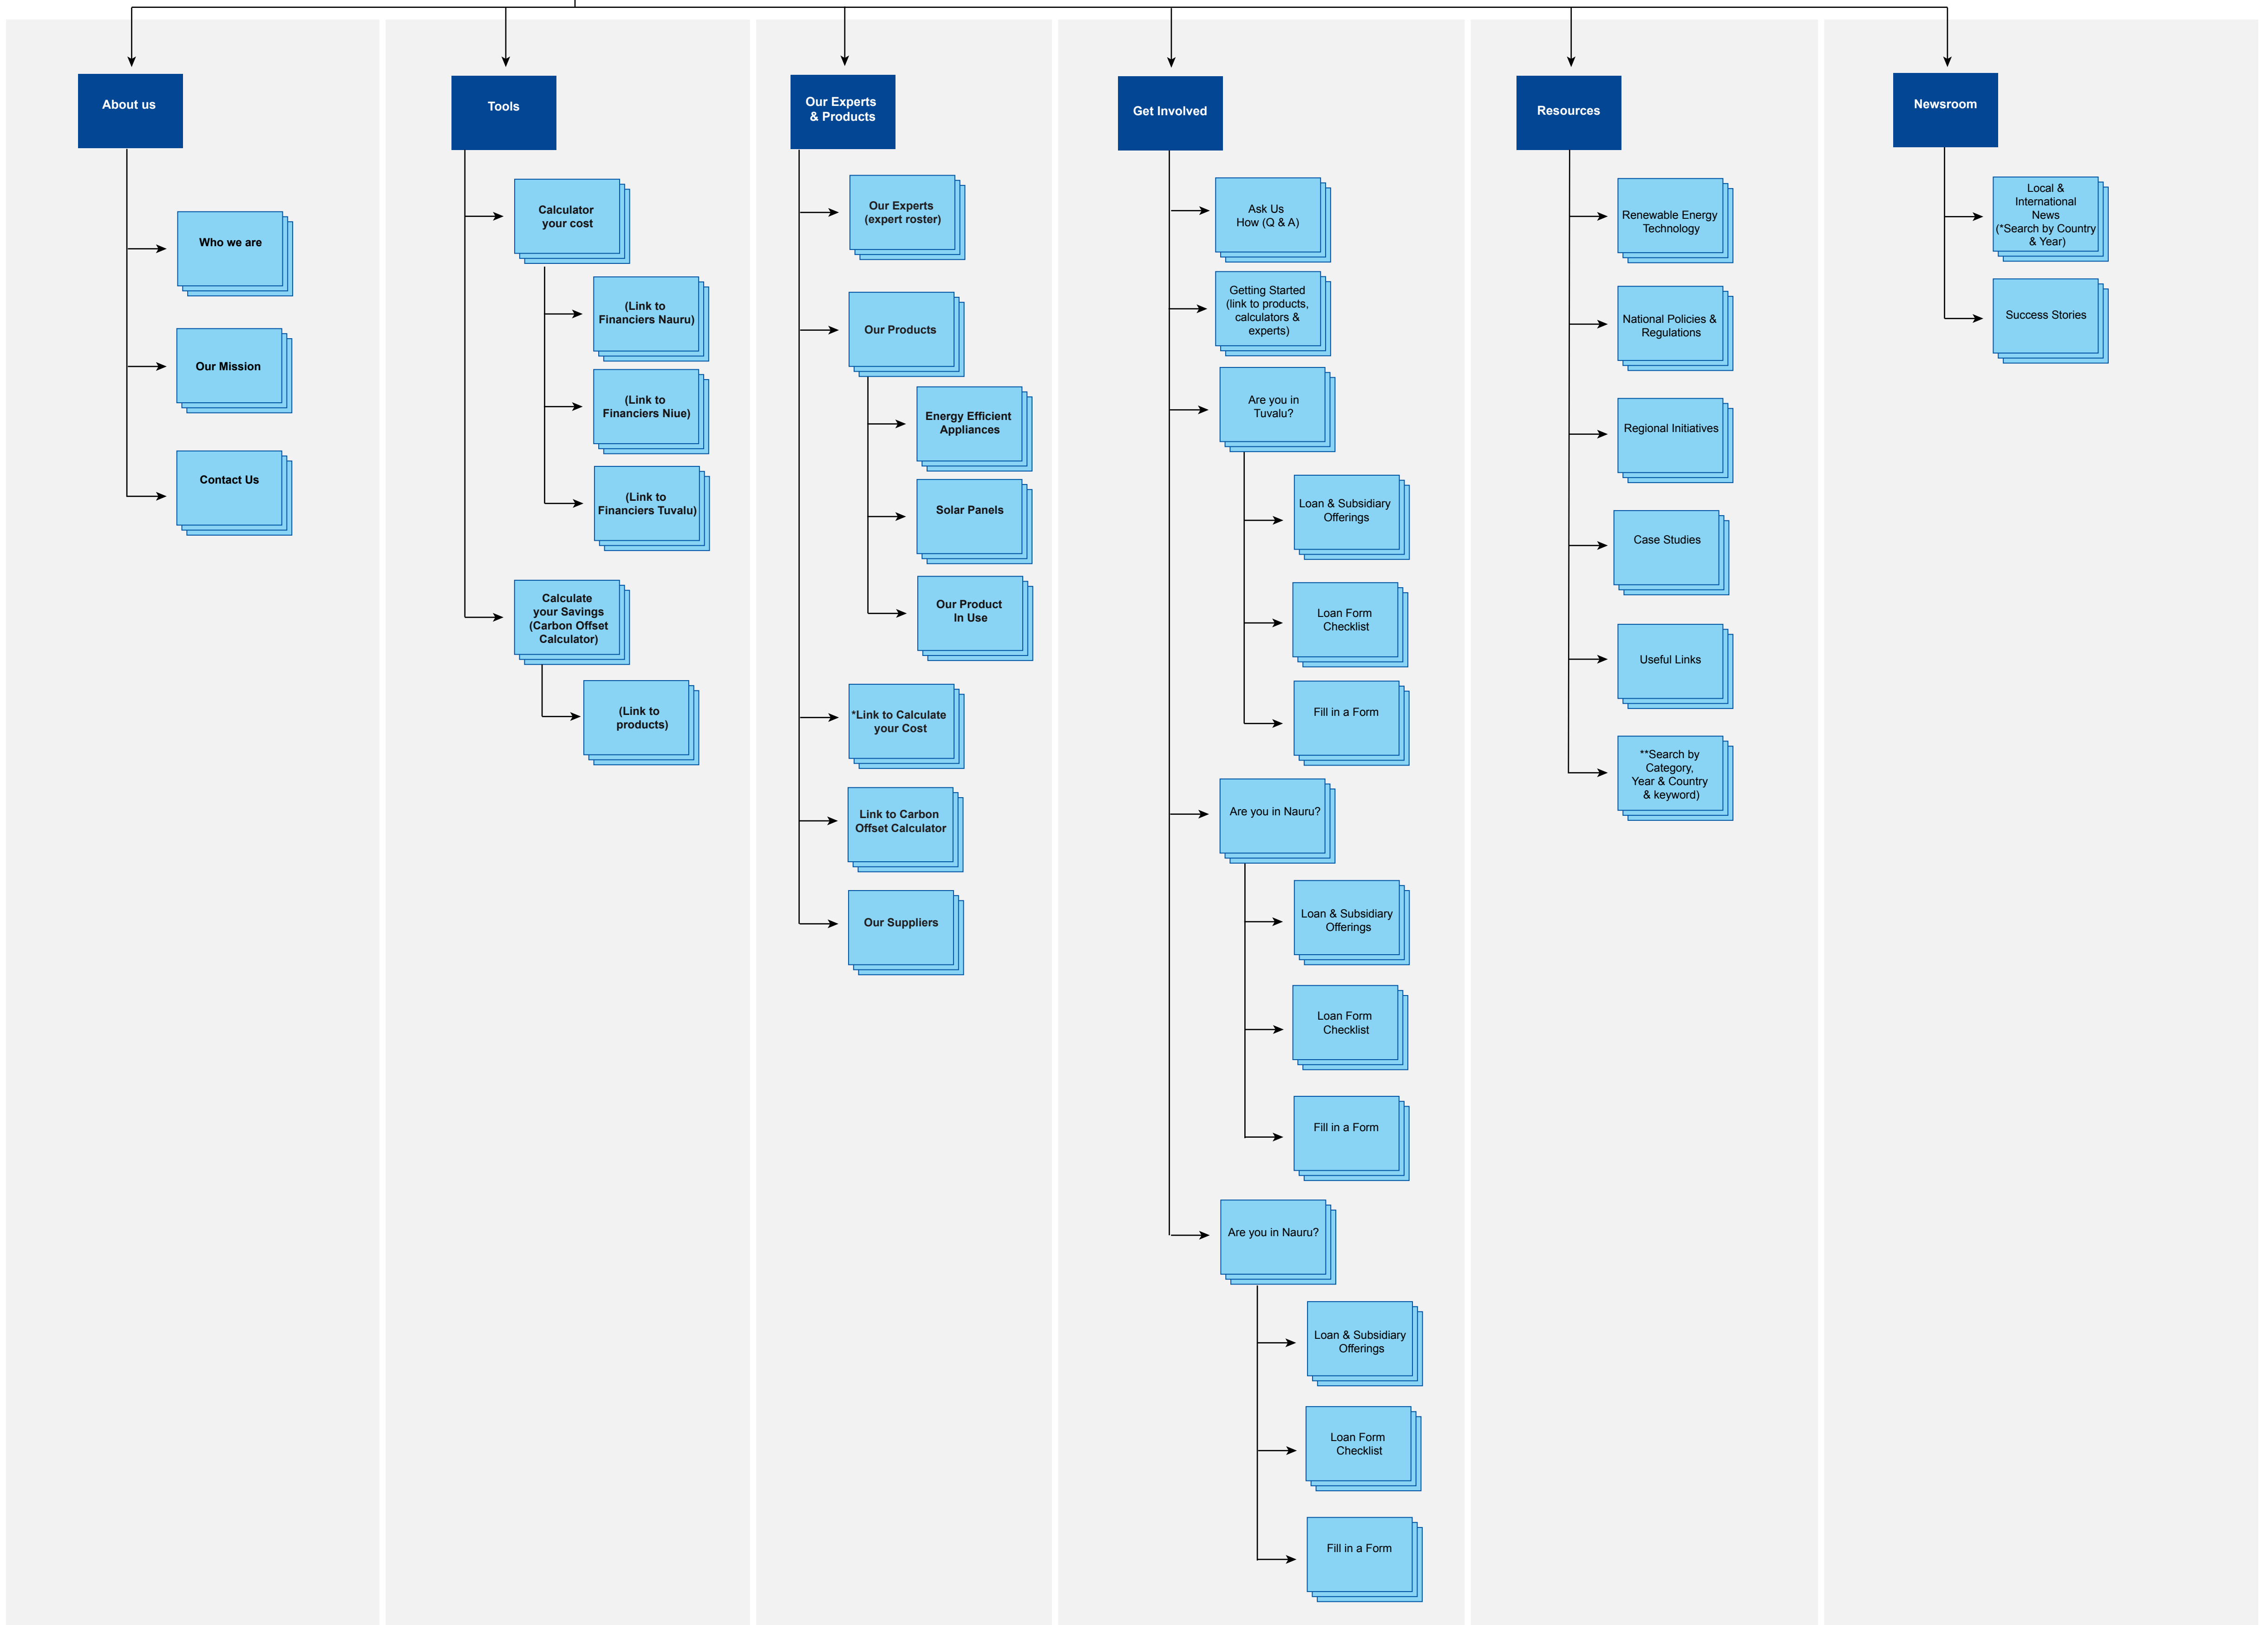

Overview Architecture/Sitemap V3
Created by Oceanic on Tuesday March 03, 2015

Homepage Features

Header Navigation

Main Navigation

Footer Navigation

Key