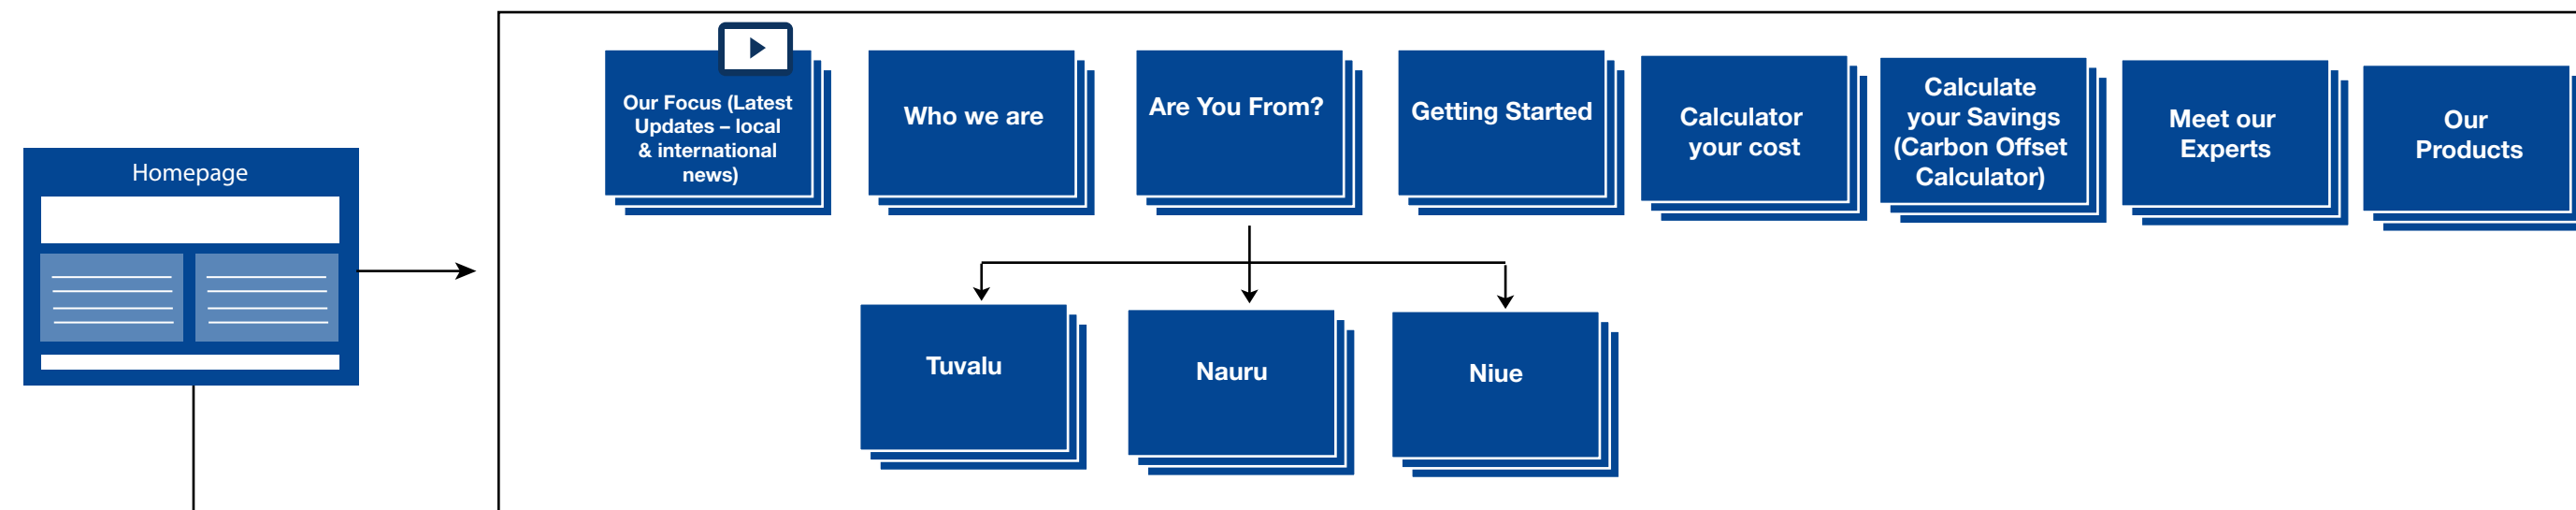

Overview Architecture/Sitemap V3
Created by Oceanic on Tuesday March 03, 2015

Homepage Features

Header Navigation

Main Navigation

Footer Navigation

Key